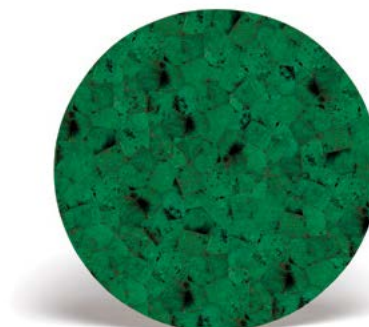

LEIGHTON
POLISHED GOLD

LEIGHTON
POLISHED SILVER

NOOR
ANTIQUED BRONZE

NOOR
BUMPY COOL GOLD

NOOR
BUMPY BLACK

ORIEL
ANTIQUED BRONZE
SEE PAGE 104

ORIEL
ANTIQUED GOLD LEAF
SEE PAGE 104

ORIEL
WHITE
SEE PAGE 104

BLACK VINTAGE FAUX SHAGREEN*
48", 54", 60", 72"

OFF-WHITE VINTAGE FAUX SHAGREEN*
48", 54", 60", 72"

PRISTINE VINTAGE FAUX SHAGREEN*
48", 54", 60", 72"

WHITE FAUX BELGIAN LINEN
48", 54", 60", 72"

BLACK/WHITE MARBLE
48", 54", 60", 72"

BLACK/WHITE STRIPED RESIN
48", 54", 60"

NATURAL CLAMSTONE
48", 54", 60", 72"

WHITE CERUSED OAK
48", 54", 60", 72"

ZINC METAL
48", 54", 60", 72"

EMERALD SHELL
54", 60", 72"

* LAWRENCE NOT AVAILABLE IN VINTAGE FAUX SHAGREEN

INTERCHANGEABLE GUIDE

OVAL & RECTANGULAR DINING TABLES

Mix and match your favorite base with your favorite top. Pick 72", 84", or 96" lengths.
View all of our interchangeable tables online — madegoods.com