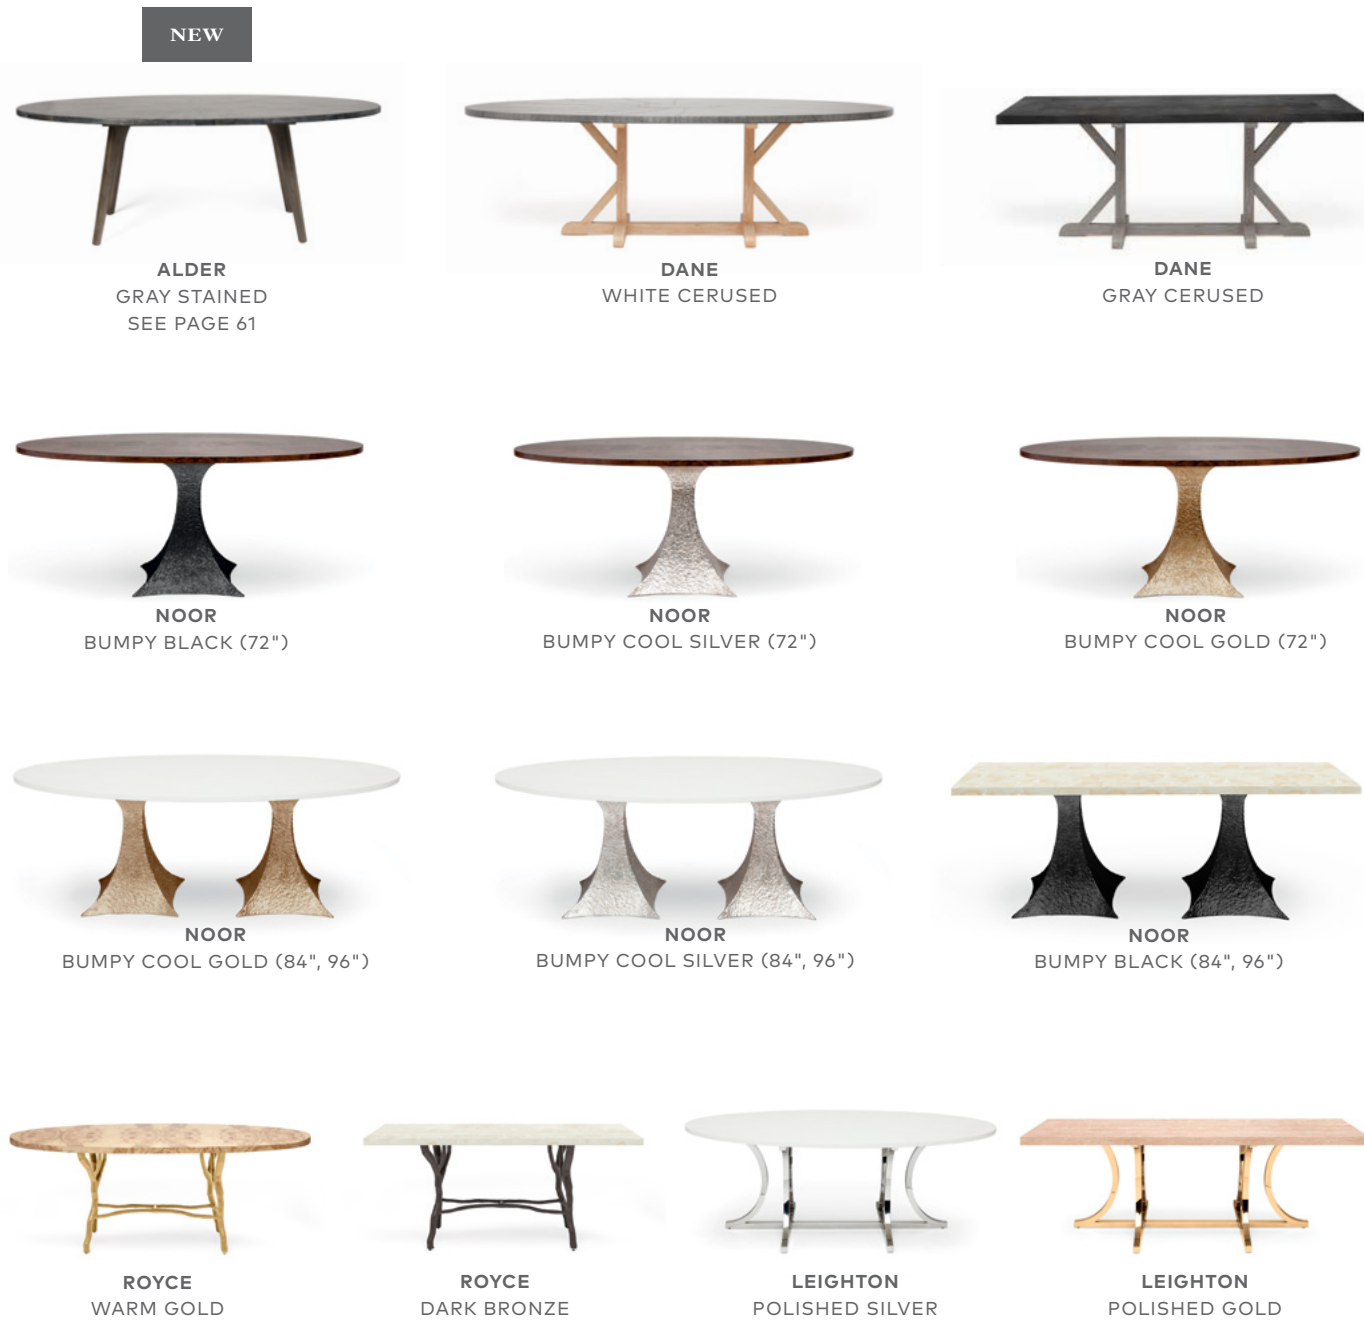

INTERCHANGEABLE GUIDE

OVAL & RECTANGULAR DINING TABLES

Mix and match your favorite base with your favorite top. Pick 72", 84", or 96" lengths.
View all of our interchangeable tables online — madegoods.com

1. CHOOSE YOUR BASE