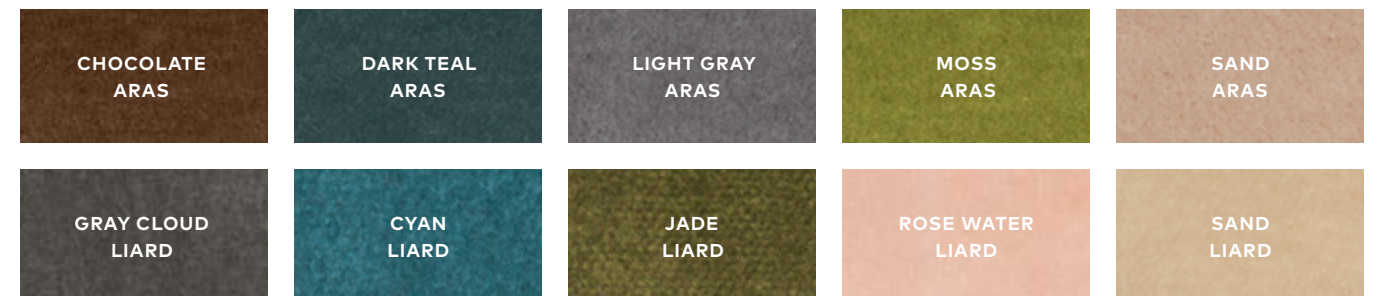

GRAY

HAIR ON HIDE

100% Hair-On-Hide.

LIGHT/MEDIUM GRAY

JULLAN

Silky-soft, medium gray sheepskin from Sweden. 100% sheepskin.

TAN MIX

NATURAL MIX

BRONZE

ROONEY

SAND

54"W X 30"D X 28"H

DARK TEAL

66"W X 30"D X 28"H

THREE LEG OPTIONS

ANTIQUED SILVER

GOLD

BRONZE

2. CHOOSE YOUR UPHOLSTERY

INTERCHANGEABLE GUIDE

BENJAMIN OTTOMAN

Our Benjamin collection is famously interchangeable. Available in three base finishes with trend-right hair-on-hide cushioned tops, this ottoman will be the jewel in any room.

FLAT BLACK

2. CHOOSE YOUR TOP

GRAY

BEIGE

DARK BROWN

INTERCHANGEABLE GUIDE

JOVAN DAYBED

Our sculptural Jovan daybed is available in three iron finishes. Choose the hair-on-hide upholstery that works for your space. An understated, airy look!