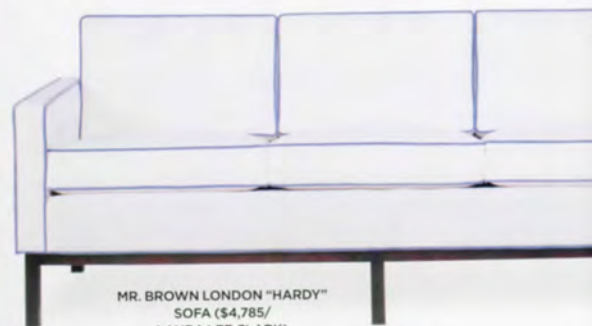

MR. BROWN LONDON "HARDY"
SOFA ($4,785/
LAURA LEE CLARK)