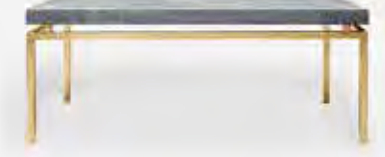

CONSOLES & SIDE TABLES

Make your perfect piece from all of the choices available for our three most customizable tables.

CHOOSE YOUR PRODUCT

CASSIAN

ACRYLIC BASE

SIDE TABLE
25"L X 22"W X 22"H

CONSOLE
51"L X 18"W X 31"H

CHOOSE YOUR BASE FINISH

SILVER

GOLD

BRONZE

COFFEE TABLE
48"L X 27"W X 19"H

NARROW CONSOLE
48"L X 10"W X 31"H

CONSOLE
48"L X 18"W X 31"H

BENJAMIN

CHOOSE YOUR BASE FINISH

TEXTURIZED SILVER

TEXTURIZED GOLD

FLAT BLACK

SIDE TABLE
22"L X 22"W X 21"H

COFFEE TABLE
48"L X 27"W X 18"H
52"L X 30"W X 18"H

GAME TABLE
36"L X 36"W X 31"H

NARROW CONSOLE
48"L X 10"W X 31"H
60"L X 10"W X 31"H

CONSOLE
48"L X 18"W X 31"H
60"L X 18"W X 31"H

CHOOSE YOUR TOP

BEIGE CRYSTAL STONE

SILVER MOTHER OF PEARL*

LIGHT MIX PETRIFIED WOOD*

DARK MIX PETRIFIED WOOD*

CHARCOAL FAUX LINEN

IVORY REALISTIC FAUX SHAGREEN